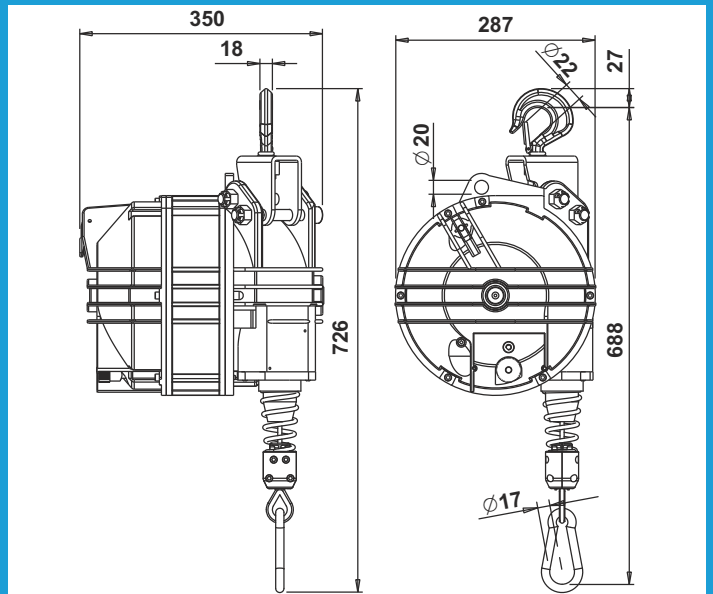

9422 ÷ 9426

9451 ÷ 9456

 21

**Aluminium**

 **2500 mm** 9422÷9426

 **3000 mm** 9451÷9456

**Inox**

 **100÷180 Kg**

Item	9422	9423	9424	9425	9426
	100÷120	120÷140	130÷150	140÷160	160÷180
<b>Kg</b>	36,61	38,51	38,83	40,90	43,20

9451	9452	9453	9454	9455	9456
100÷115	115÷130	130÷140	140÷150	150÷160	160÷180
36,61	36,77	38,51	38,83	40,90	43,20

# BALANCERS TECHNICAL FEATURES

	3 1	4 2	6 5	9 7	10 8	12 11	14 16 13 15	19 22 18 21 17 20	19 22 18 21 17 20	23	23	
kg	0,2÷3	0,4÷3	1÷8	2÷14	2÷14	4÷25	10÷105	15÷180	15÷180	20÷100	12÷70	Capacity
mm	1600	1600	2000	2500	2500	2000	2000	2500	3000	2100	2700	Stroke
●												Rugged construction, Nylon body
	●	●	●	●								Rugged construction, cast aluminium body
						●	●	●	●	●	●	Ribbed and sealed construction in aluminium alloy
● <sup>3</sup>	● <sup>4</sup>	● <sup>6</sup>	● <sup>9</sup>	● <sup>10</sup>								Polypropylene / Dyneema rope, for «NY» model
● <sup>1</sup>	● <sup>2</sup>	● <sup>5</sup>	● <sup>7</sup>	● <sup>8</sup>	●	●	●	●	●	●	●	Stainless steel rope
●	●	●	●	●								Adjustable capacity
						●	●	●	●	●	●	Adjustable capacity by means of a worm screw
●	●	●	●	●	●	●	●	●	●	●	●	Safety suspension
		●	●	●	●	●	●	●	●	●	●	Safety device against load dropping due to the spring breakage (capacity >3kg)
						●	●	●				Centrifugal safety device
						●	●	●	●	●	●	Upper rotary suspension with safety hook
						●	●	●	●	●	●	Locking device to block the load at any height
●	●	●	●	●	●	●	●	●	●	●	●	Adjustable stroke limiting device
						●	●	●	●	●	●	Taper drum rotating on ball bearings
●	●	●	●	●	●	●	●	●	●	●	●	Cable guide in antifriction material
						●	●	●	●	●	●	Cable guide in antifriction material
							●	●				Rotary upper hook with ball bearing
							●	●				Lining up upper hook
●	●	●	●	●	●	●	●	●	●	●	●	Inert spring drum assembly
●	●	●	●	●			●					Polyamides thimble
●	●	●	●	●	●	●	●	●	●	●	●	Operating temperature between + 5°C to + 60°C.