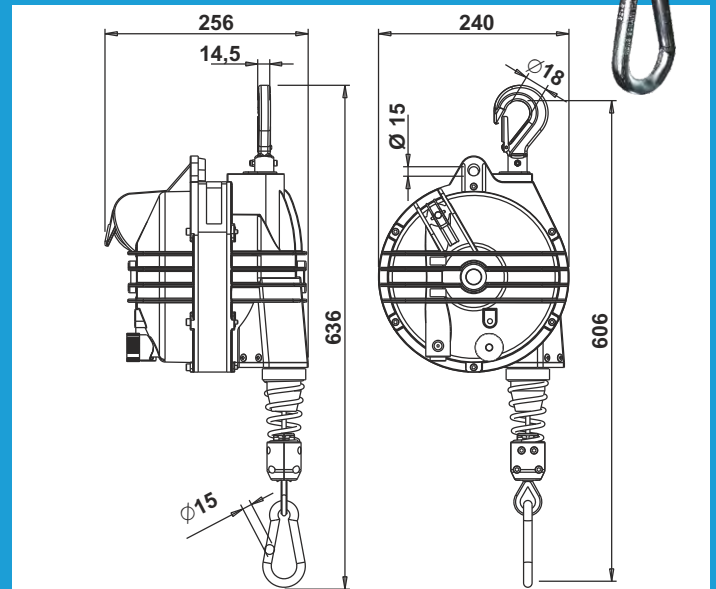

9361 ÷ 9369

9370 ÷ 9371

 13

Aluminium

 2000 mm

Inox

 10÷75 Kg

 14

Aluminium

 2000 mm

Inox

 75÷105 Kg

Item	9361	9362	9363	9364	9365	9366	9367	9368	9369	9370	9371
	10÷15	15÷20	20÷25	25÷30	30÷35	35÷45	45÷55	55÷65	65÷75	75÷90	90÷105
Kg	9,20	9,50	9,80	10,20	10,60	11,00	11,30	12,30	13,20	16,10	17,20

BALANCERS TECHNICAL FEATURES

	3 1	4 2	6 5	9 7	10 8	12 11	14 16 13 15	19 22 18 21 17 20	19 22 18 21 17 20	23	23	
kg	0,2÷3	0,4÷3	1÷8	2÷14	2÷14	4÷25	10÷105	15÷180	15÷180	20÷100	12÷70	Capacity
mm	1600	1600	2000	2500	2500	2000	2000	2500	3000	2100	2700	Stroke
●												Rugged construction, Nylon body
	●	●	●	●								Rugged construction, cast aluminium body
						●	●	●	●	●	●	Ribbed and sealed construction in aluminium alloy
● ³	● ⁴	● ⁶	● ⁹	● ¹⁰								Polypropylene / Dyneema rope, for «NY» model
● ¹	● ²	● ⁵	● ⁷	● ⁸	●	●	●	●	●	●	●	Stainless steel rope
●	●	●	●	●								Adjustable capacity
						●	●	●	●	●	●	Adjustable capacity by means of a worm screw
●	●	●	●	●	●	●	●	●	●	●	●	Safety suspension
		●	●	●	●	●	●	●	●	●	●	Safety device against load dropping due to the spring breakage (capacity >3kg)
						●	●	●				Centrifugal safety device
						●	●	●	●	●	●	Upper rotary suspension with safety hook
						●	●	●	●	●	●	Locking device to block the load at any height
●	●	●	●	●	●	●	●	●	●	●	●	Adjustable stroke limiting device
						●	●	●	●	●	●	Taper drum rotating on ball bearings
●	●	●	●	●	●	●	●	●	●	●	●	Cable guide in antifriction material
						●	●	●	●	●	●	Cable guide in antifriction material
							●	●				Rotary upper hook with ball bearing
							●	●				Lining up upper hook
●	●	●	●	●	●	●	●	●	●	●	●	Inert spring drum assembly
●	●	●	●	●			●					Polyamides thimble
●	●	●	●	●	●	●	●	●	●	●	●	Operating temperature between + 5°C to + 60°C.