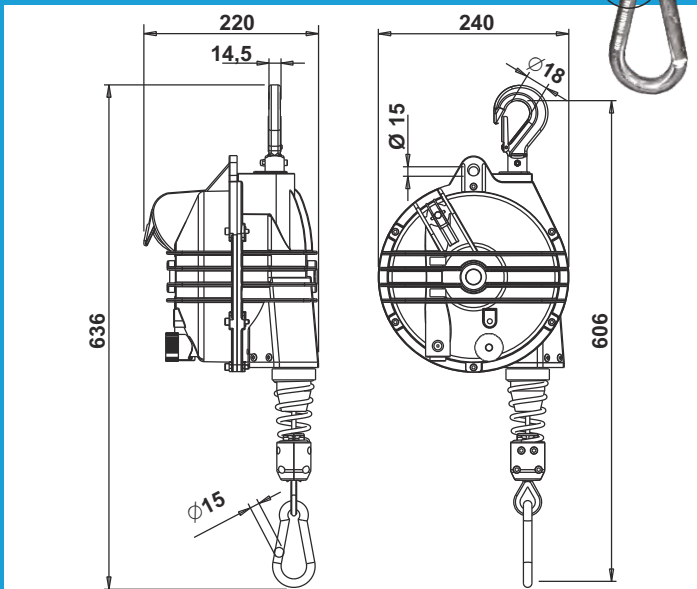

9361 ÷ 9369

9370 ÷ 9371

 13

Aluminium

 2000 mm

Inox

 10÷75 Kg

 14

Aluminium

 2000 mm

Inox

 75÷105 Kg

Item	9361	9362	9363	9364	9365	9366	9367	9368	9369	9370	9371
	10÷15	15÷20	20÷25	25÷30	30÷35	35÷45	45÷55	55÷65	65÷75	75÷90	90÷105
Kg	9,20	9,50	9,80	10,20	10,60	11,00	11,30	12,30	13,20	16,10	17,20

BALANCERS TECHNICAL FEATURES

	3 1	4 2	6 5	9 7	10 8	12 11	14 16 13 15	19 22 18 21 17 20	19 22 18 21 17 20	23	23	
kg	0,2÷3	0,4÷3	1÷8	2÷14	2÷14	4÷25	10÷105	15÷180	15÷180	20÷100	12÷70	Capacity
mm	1600	1600	2000	2500	2500	2000	2000	2500	3000	2100	2700	Stroke
●												Rugged construction, Nylon body
	●	●	●	●								Rugged construction, cast aluminium body
						●	●	●	●	●	●	Ribbed and sealed construction in aluminium alloy
● ³	● ⁴	● ⁶	● ⁹	● ¹⁰								Polypropylene / Dyneema rope, for «NY» model
● ¹	● ²	● ⁵	● ⁷	● ⁸	●	●	●	●	●	●	●	Stainless steel rope
●	●	●	●	●								Adjustable capacity
						●	●	●	●	●	●	Adjustable capacity by means of a worm screw
●	●	●	●	●	●	●	●	●	●	●	●	Safety suspension
		●	●	●	●	●	●	●	●	●	●	Safety device against load dropping due to the spring breakage (capacity >3kg)
						●	●	●				Centrifugal safety device
						●	●	●	●	●	●	Upper rotary suspension with safety hook
						●	●	●	●	●	●	Locking device to block the load at any height
●	●	●	●	●	●	●	●	●	●	●	●	Adjustable stroke limiting device
						●	●	●	●	●	●	Taper drum rotating on ball bearings
●	●	●	●	●	●	●	●	●	●	●	●	Cable guide in antifriction material
						●	●	●	●	●	●	Cable guide in antifriction material
							●	●				Rotary upper hook with ball bearing
							●	●				Lining up upper hook
●	●	●	●	●	●	●	●	●	●	●	●	Inert spring drum assembly
●	●	●	●	●			●					Polyamides thimble
●	●	●	●	●	●	●	●	●	●	●	●	Operating temperature between + 5°C to + 60°C.