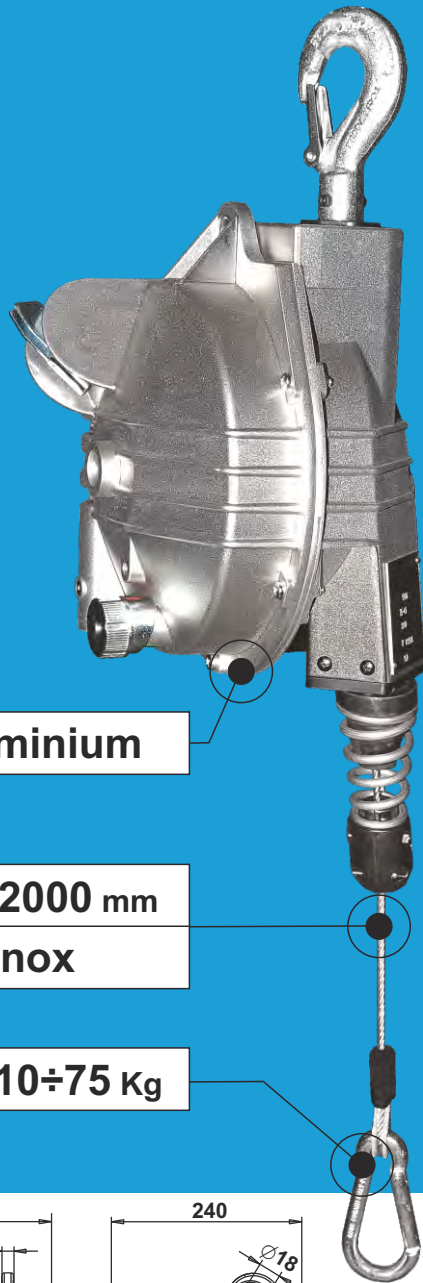

9361 ÷ 9369

9370 ÷ 9371

 13

Aluminium

 2000 mm

Inox

 10÷75 Kg

 14

Aluminium

 2000 mm

Inox

 75÷105 Kg

Item	9361	9362	9363	9364	9365	9366	9367	9368	9369	9370	9371
	10÷15	15÷20	20÷25	25÷30	30÷35	35÷45	45÷55	55÷65	65÷75	75÷90	90÷105
Kg	9,20	9,50	9,80	10,20	10,60	11,00	11,30	12,30	13,20	16,10	17,20

BALANCERS TECHNICAL FEATURES

	3 1	4 2	6 5	9 7	10 8	12 11	14 16 13 15	19 22 18 21 17 20	19 22 18 21 17 20	23	23	
kg	0,2÷3	0,4÷3	1÷8	2÷14	2÷14	4÷25	10÷105	15÷180	15÷180	20÷100	12÷70	Capacity
mm	1600	1600	2000	2500	2500	2000	2000	2500	3000	2100	2700	Stroke
●												Rugged construction, Nylon body
	●	●	●	●								Rugged construction, cast aluminium body
						●	●	●	●	●	●	Ribbed and sealed construction in aluminium alloy
● ³	● ⁴	● ⁶	● ⁹	● ¹⁰								Polypropylene / Dyneema rope, for «NY» model
● ¹	● ²	● ⁵	● ⁷	● ⁸	●	●	●	●	●	●	●	Stainless steel rope
●	●	●	●	●								Adjustable capacity
						●	●	●	●	●	●	Adjustable capacity by means of a worm screw
●	●	●	●	●	●	●	●	●	●	●	●	Safety suspension
		●	●	●	●	●	●	●	●	●	●	Safety device against load dropping due to the spring breakage (capacity >3kg)
						●	●	●				Centrifugal safety device
						●	●	●	●	●	●	Upper rotary suspension with safety hook
						●	●	●	●	●	●	Locking device to block the load at any height
●	●	●	●	●	●	●	●	●	●	●	●	Adjustable stroke limiting device
						●	●	●	●	●	●	Taper drum rotating on ball bearings
●	●	●	●	●	●	●	●	●	●	●	●	Cable guide in antifriction material
						●	●	●	●	●	●	Cable guide in antifriction material
							●	●				Rotary upper hook with ball bearing
							●	●				Lining up upper hook
●	●	●	●	●	●	●	●	●	●	●	●	Inert spring drum assembly
●	●	●	●	●			●					Polyamides thimble
●	●	●	●	●	●	●	●	●	●	●	●	Operating temperature between + 5°C to + 60°C.