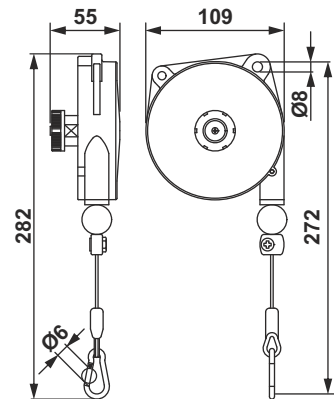

9300 ÷ 9303

Nylon

1600 mm
Inox

0.2÷3 Kg

9311 ÷ 9313

Aluminium

1600 mm
Inox

0.4÷3 Kg

Item	9300	9301	9302	9303
	0,2÷0,5	0,4÷1	1÷2	2÷3
Kg	0,43	0,46	0,49	0,64

Item	9311	9312	9313
	0,4÷1	1÷2	2÷3
Kg	0,57	0,60	0,74

BALANCERS TECHNICAL FEATURES

	3 1	4 2	6 5	9 7	10 8	12 11	14 16 13 15	19 22 18 21 17 20	19 22 18 21 17 20	23	23	
kg	0,2÷3	0,4÷3	1÷8	2÷14	2÷14	4÷25	10÷105	15÷180	15÷180	20÷100	12÷70	Capacity
mm	1600	1600	2000	2500	2500	2000	2000	2500	3000	2100	2700	Stroke
●												Rugged construction, Nylon body
	●	●	●	●								Rugged construction, cast aluminium body
						●	●	●	●	●	●	Ribbed and sealed construction in aluminium alloy
● ³	● ⁴	● ⁶	● ⁹	● ¹⁰								Polypropylene / Dyneema rope, for «NY» model
● ¹	● ²	● ⁵	● ⁷	● ⁸	●	●	●	●	●	●	●	Stainless steel rope
●	●	●	●	●								Adjustable capacity
						●	●	●	●	●	●	Adjustable capacity by means of a worm screw
●	●	●	●	●	●	●	●	●	●	●	●	Safety suspension
		●	●	●	●	●	●	●	●	●	●	Safety device against load dropping due to the spring breakage (capacity >3kg)
						●	●	●				Centrifugal safety device
						●	●	●	●	●	●	Upper rotary suspension with safety hook
						●	●	●	●	●	●	Locking device to block the load at any height
●	●	●	●	●	●	●	●	●	●	●	●	Adjustable stroke limiting device
						●	●	●	●	●	●	Taper drum rotating on ball bearings
●	●	●	●	●	●	●	●	●	●	●	●	Cable guide in antifriction material
						●	●	●	●	●	●	Cable guide in antifriction material
							●	●				Rotary upper hook with ball bearing
							●	●				Lining up upper hook
●	●	●	●	●	●	●	●	●	●	●	●	Inert spring drum assembly
●	●	●	●	●			●					Polyamides thimble
●	●	●	●	●	●	●	●	●	●	●	●	Operating temperature between + 5°C to + 60°C.