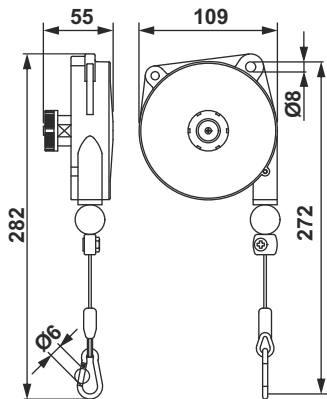

9300 ÷ 9303

Nylon

1600 mm
Inox

0.2÷3 Kg

9311 ÷ 9313

Aluminium

1600 mm
Inox

0.4÷3 Kg

Item	9300	9301	9302	9303
	0,2÷0,5	0,4÷1	1÷2	2÷3
Kg	0,43	0,46	0,49	0,64

Item	9311	9312	9313
	0,4÷1	1÷2	2÷3
Kg	0,57	0,60	0,74

BALANCERS TECHNICAL FEATURES

	3 1	4 2	6 5	9 7	10 8	12 11	14 16 13 15	19 22 18 21 17 20	19 22 18 21 17 20	23	23	
kg	0,2÷3	0,4÷3	1÷8	2÷14	2÷14	4÷25	10÷105	15÷180	15÷180	20÷100	12÷70	Capacity
mm	1600	1600	2000	2500	2500	2000	2000	2500	3000	2100	2700	Stroke
●												Rugged construction, Nylon body
	●	●	●	●								Rugged construction, cast aluminium body
						●	●	●	●	●	●	Ribbed and sealed construction in aluminium alloy
● ³	● ⁴	● ⁶	● ⁹	● ¹⁰								Polypropylene / Dyneema rope, for «NY» model
● ¹	● ²	● ⁵	● ⁷	● ⁸	●	●	●	●	●	●	●	Stainless steel rope
●	●	●	●	●								Adjustable capacity
						●	●	●	●	●	●	Adjustable capacity by means of a worm screw
●	●	●	●	●	●	●	●	●	●	●	●	Safety suspension
		●	●	●	●	●	●	●	●	●	●	Safety device against load dropping due to the spring breakage (capacity >3kg)
						●	●	●				Centrifugal safety device
						●	●	●	●	●	●	Upper rotary suspension with safety hook
						●	●	●	●	●	●	Locking device to block the load at any height
●	●	●	●	●	●	●	●	●	●	●	●	Adjustable stroke limiting device
						●	●	●	●	●	●	Taper drum rotating on ball bearings
●	●	●	●	●	●	●	●	●	●	●	●	Cable guide in antifriction material
						●	●	●	●	●	●	Cable guide in antifriction material
							●	●				Rotary upper hook with ball bearing
							●	●				Lining up upper hook
●	●	●	●	●	●	●	●	●	●	●	●	Inert spring drum assembly
●	●	●	●	●			●					Polyamides thimble
●	●	●	●	●	●	●	●	●	●	●	●	Operating temperature between + 5°C to + 60°C.